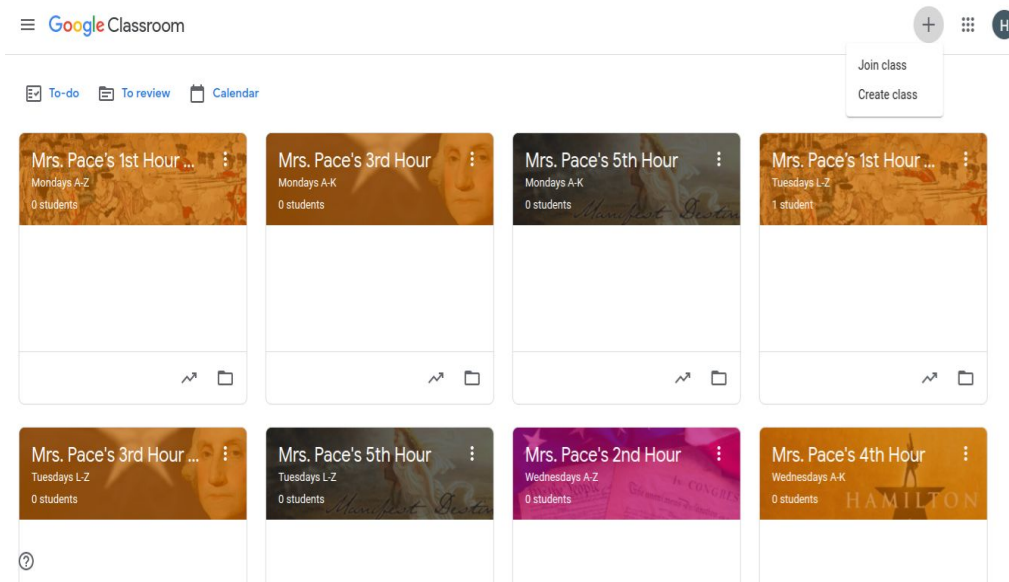

Account

Drive

Classroom

Docs

Sheets

Slides

Google Classroom:

- **HOW Students Will Enroll in Their Classes:**
 - **Select the Google Classroom Icon**

Classroom

- **At the top right corner there will be a + sign. This will give the student the option to join a class.**

- **Their teachers have provided an enrollment key for them in class in which the parent will receive a copy in Jpams.**
- **On the Google Classroom Homepage students will see all of the classes they are enrolled in.**