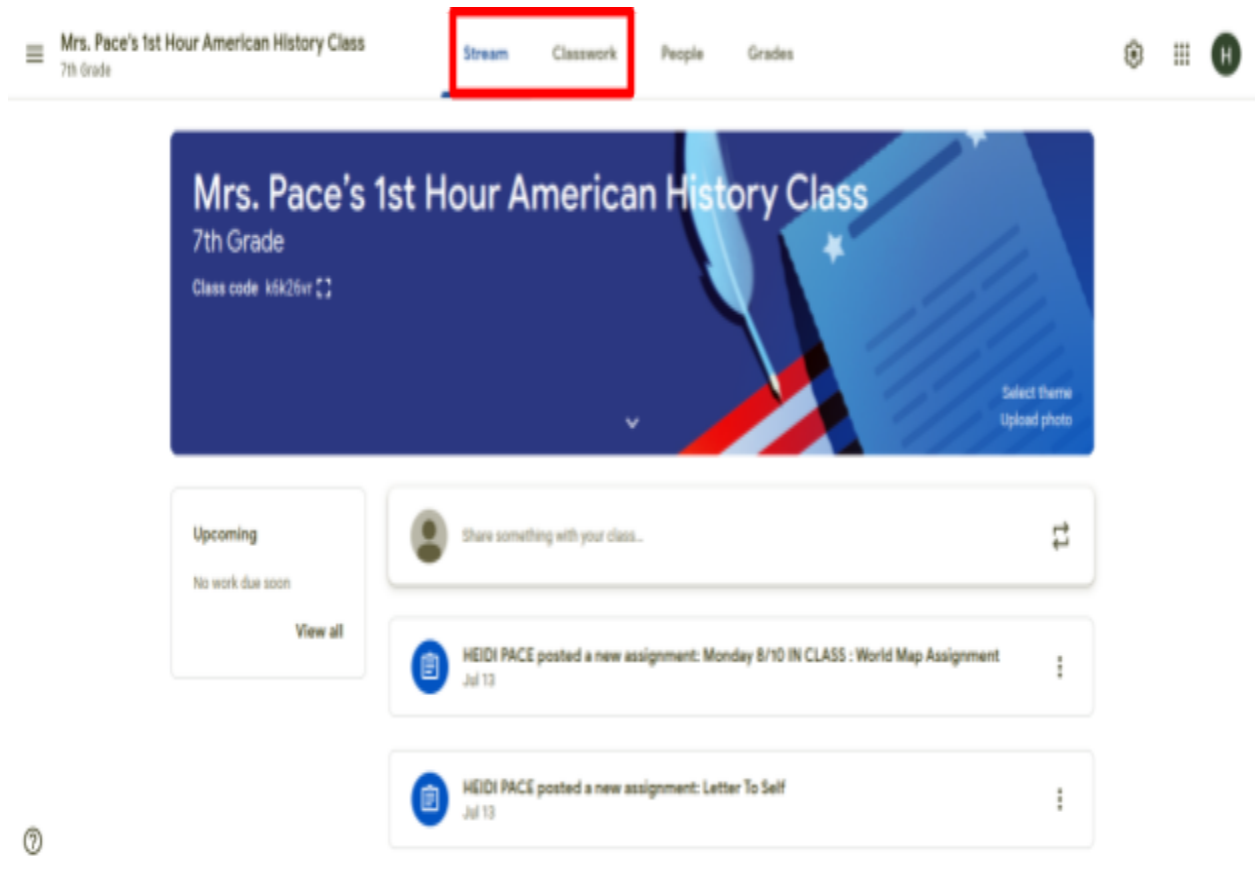

Where Is My Child's Classwork:

- **On the teacher's Google Classroom Page you will see *Stream and Classwork*.**